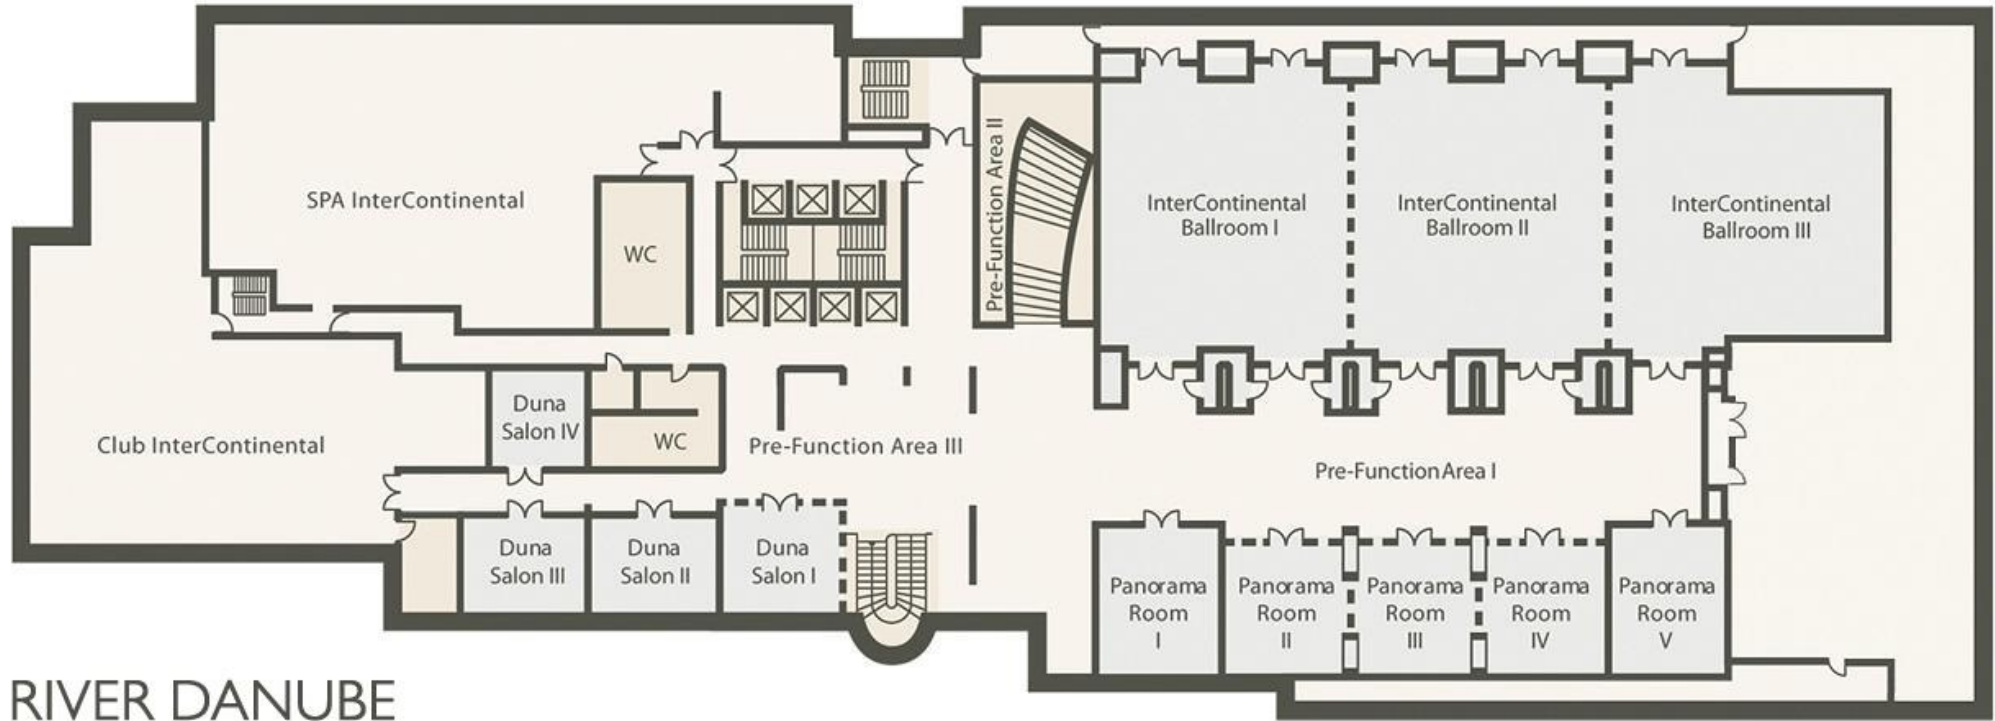

HOTEL FEATURES

- 402 guest rooms
- All rooms are for double occupancy, 131 twin rooms
- Wi-fi access in all guestrooms
- All rooms can have Club access
- 18 Suites, all equipped with Nespresso coffee machine

MEETINGS AND EVENTS

- 14 meeting rooms all located on the 1st floor
- **Largest** ballroom in town with **daylight**, 350 delegates in cabaret, **4.9 ceiling height**
- Spacious foyer for Exhibitions and River View Welcome Receptions
- State-of-the-art technical equipment and LED lighting system
- Wireless Internet throughout

BALLROOM

Largest Ballroom in town, **4.9m/ 58sq ft** ceiling height, can accommodate up to 850 delegates

PRE-FUNCTION AREA

PRE-FUNCTION AREA

BREAKOUTS WITH A VIEW

MULTIPLE FUNCTION SPACE

CORSO RESTAURANT & TERRACE

- Capacity: 370 guests
- American buffet breakfast & Asian corner
- Overlooking the Danube

CORSO RESTAURANT & TERRACE

CLUB INTERCONTINENTAL

SPA INTERCONTINENTAL

- 24-hr Fitness
- In-door swimming pool
- Sauna, steam bath
- 4 treatment rooms
- Exclusive Kavizcky products