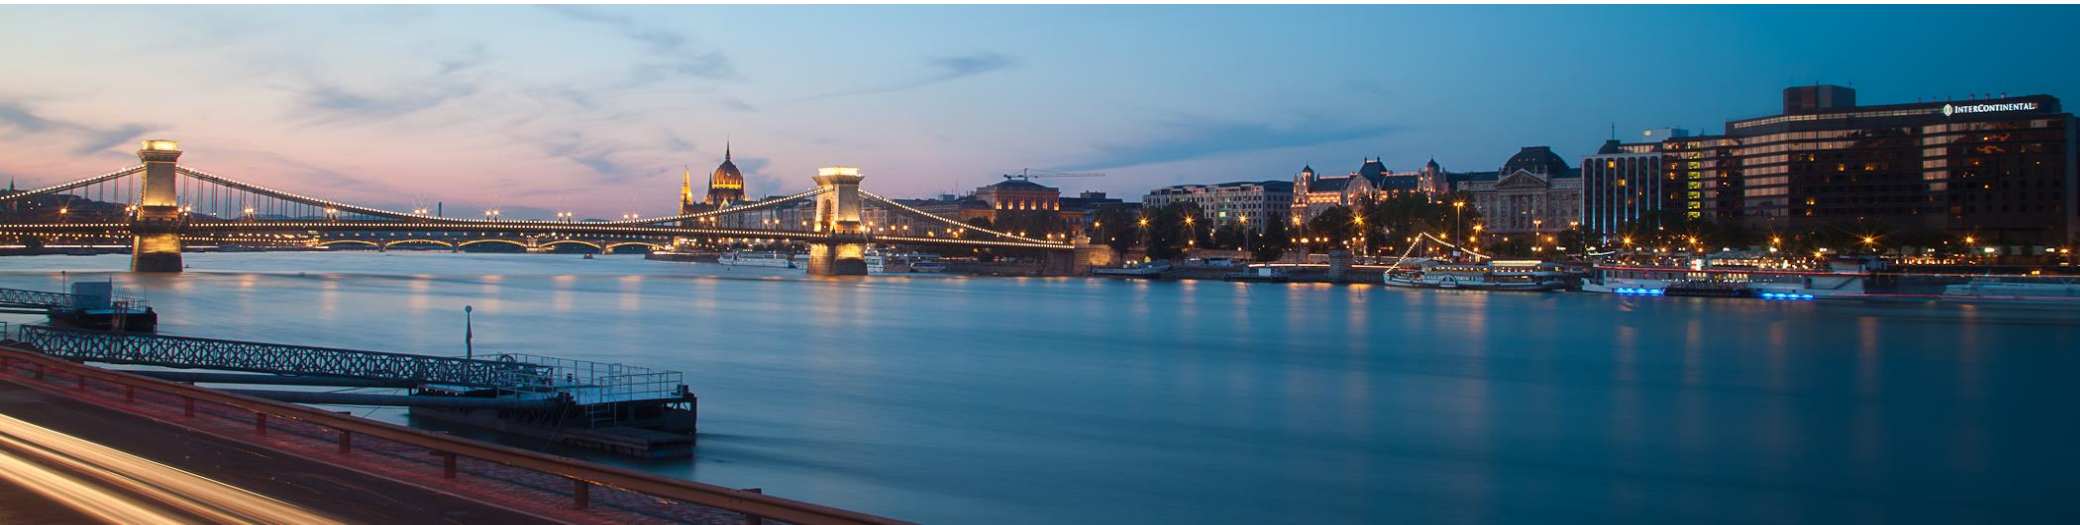

INTERCONTINENTAL®
BUDAPEST

SEE YOU SOON