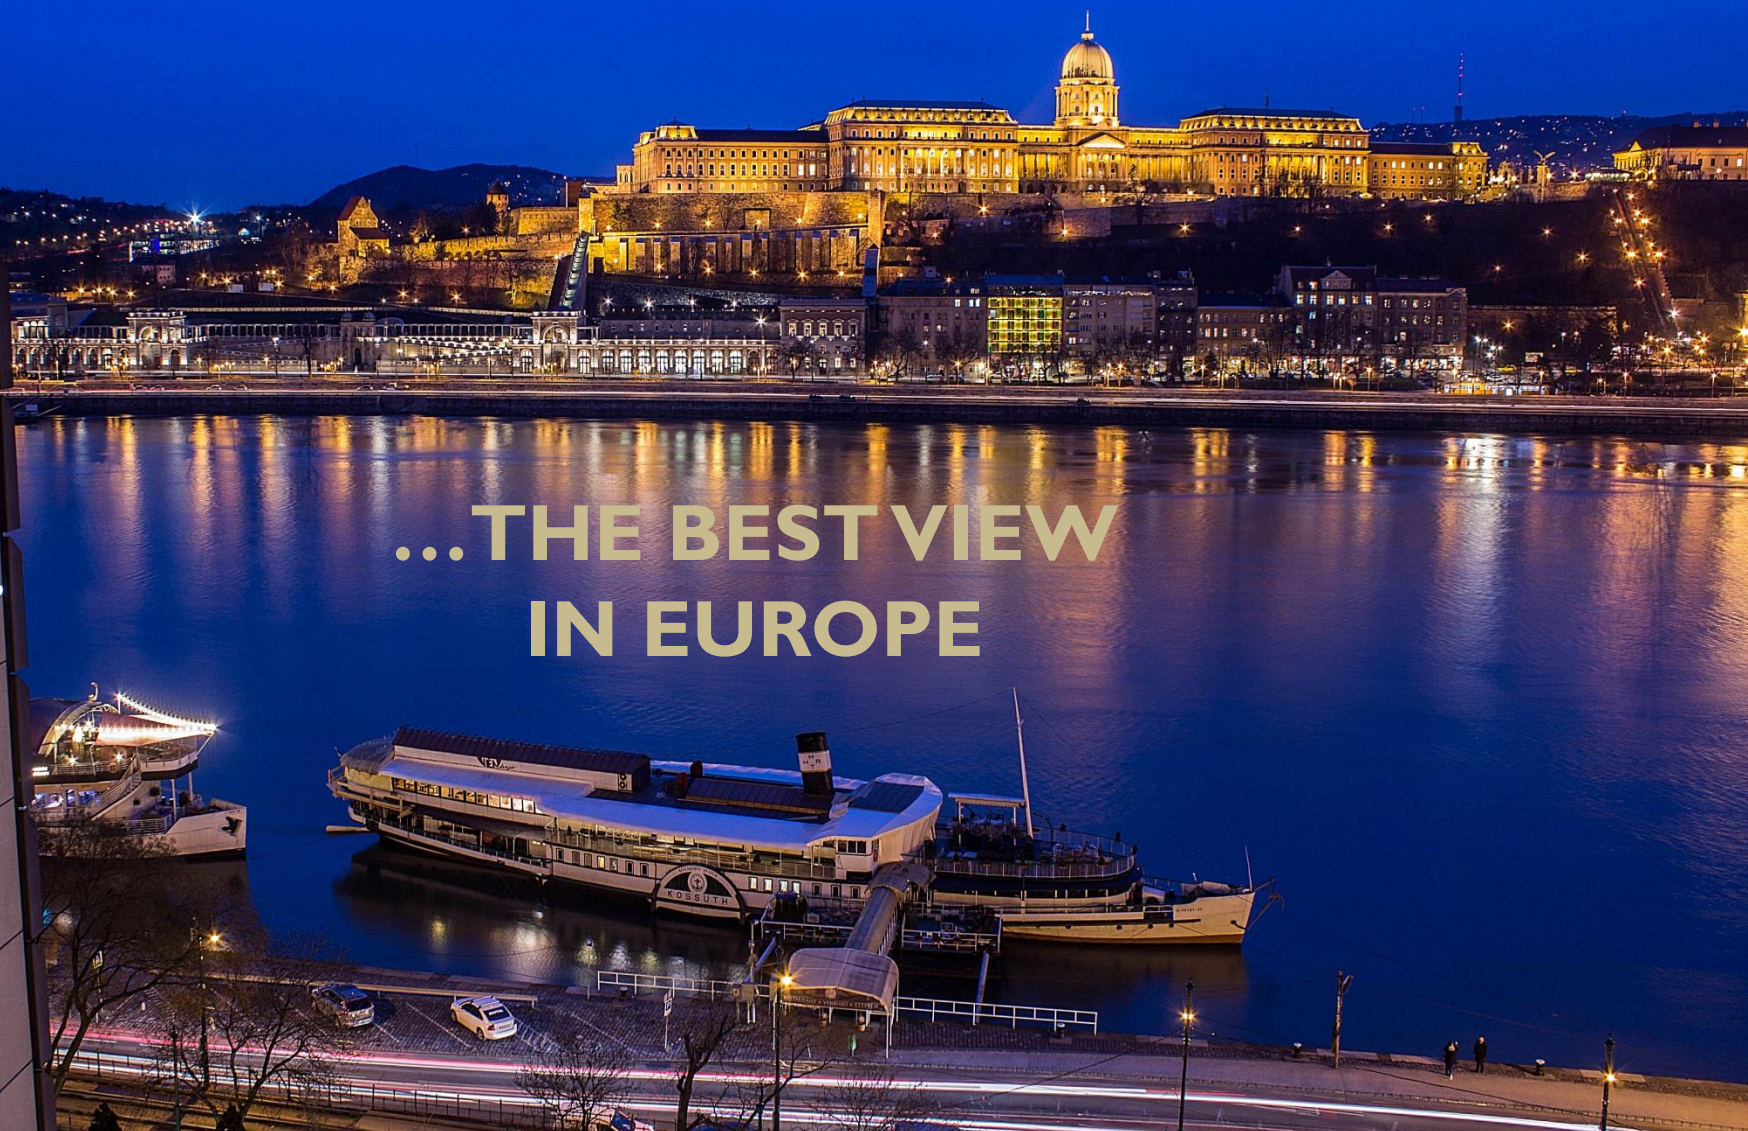

BUDAPEST

...THE BEST VIEW
IN EUROPE

An aerial photograph of a large, multi-tiered stone castle with several towers and spires, illuminated from below with warm yellow lights. The castle is situated on a hillside overlooking a city and a wide river. The sky is a mix of orange and yellow, indicating sunset. In the background, a bridge spans the river, and the city lights are visible. The text "... IMPERIAL CITY" is overlaid in white, bold, sans-serif font on the left side of the image.

... IMPERIAL CITY

GREAT SCENERY..

...WORLDWIDE EVENTS

....SHOPPING

...WORLDCLASS GASTRONOMY

INTERCONTINENTAL, THE PEARL OF THE DANUBE

BUDAPEST MAP

- Downtown location on the Pest side – opposite to the former Royal Castle, next to the Chain Bridge
- Liszt Ferenc International Airport distance: 23 KM / 15 MI
- Time by taxi: 25 Min.
- Walking distance to the major sights of the city and main shopping street