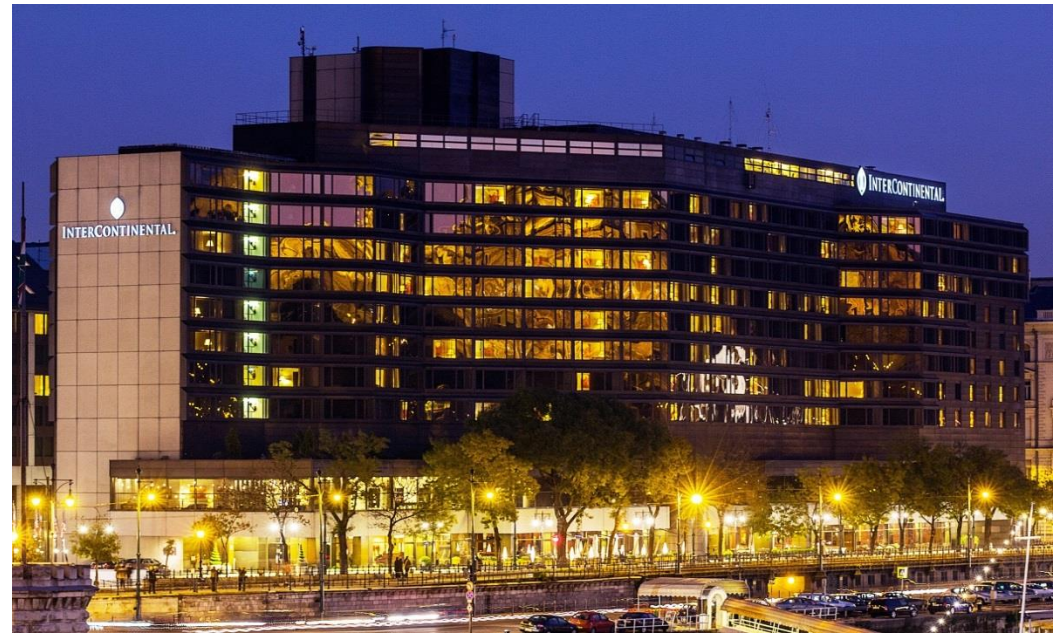

BUDAPEST

...THE BEST VIEW
IN EUROPE

An aerial photograph of a large, multi-tiered stone castle with several towers and spires, illuminated from below with warm yellow lights. The castle is situated on a hillside overlooking a city and a wide river. The sky is a mix of orange and yellow, indicating sunset. In the background, a bridge spans the river, and the city lights are visible. The text "... IMPERIAL CITY" is overlaid in white, bold, sans-serif font on the left side of the image.

... IMPERIAL CITY

GREAT SCENERY..

...WORLDWIDE EVENTS

....SHOPPING

...WORLDCLASS GASTRONOMY

INTERCONTINENTAL, THE PEARL OF THE DANUBE

BUDAPEST MAP

- Downtown location on the Pest side – opposite to the former Royal Castle, next to the Chain Bridge
- Liszt Ferenc International Airport distance: 23 KM / 15 MI
- Time by taxi: 25 Min.
- Walking distance to the major sights of the city and main shopping street